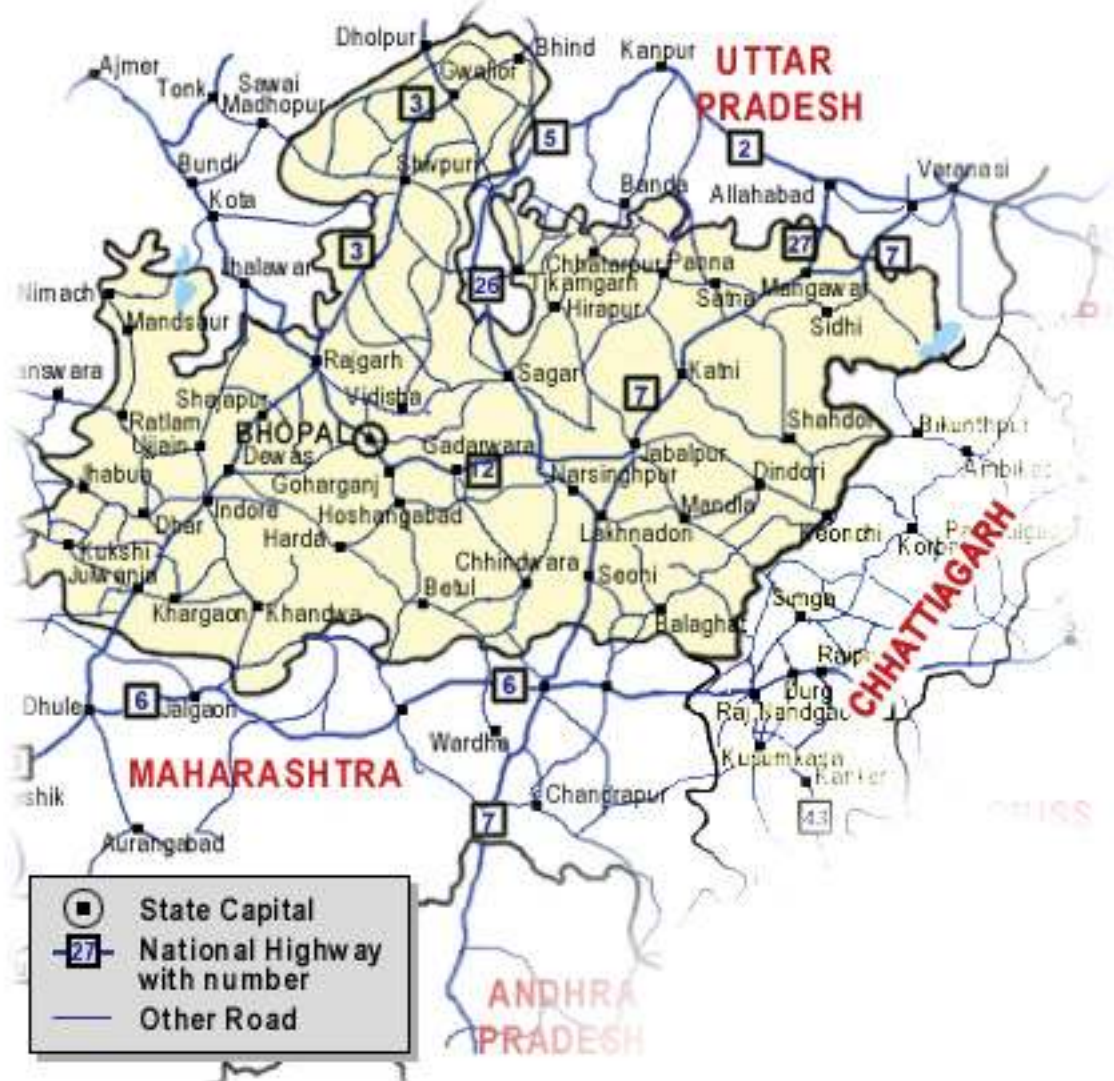

ROAD NETWORK

MADHYA PRADESH

State Tourism Development Corporation Ltd.

Head Office

Paryatan Bhavan, Bhadbhada Road, Bhopal - 462 003.

Tel.: +91-755-2778383/2774340,42,43,44 Fax: +91-755-2779476/2774289

E-mail: info@mptourism.com Website : www.mptourism.com